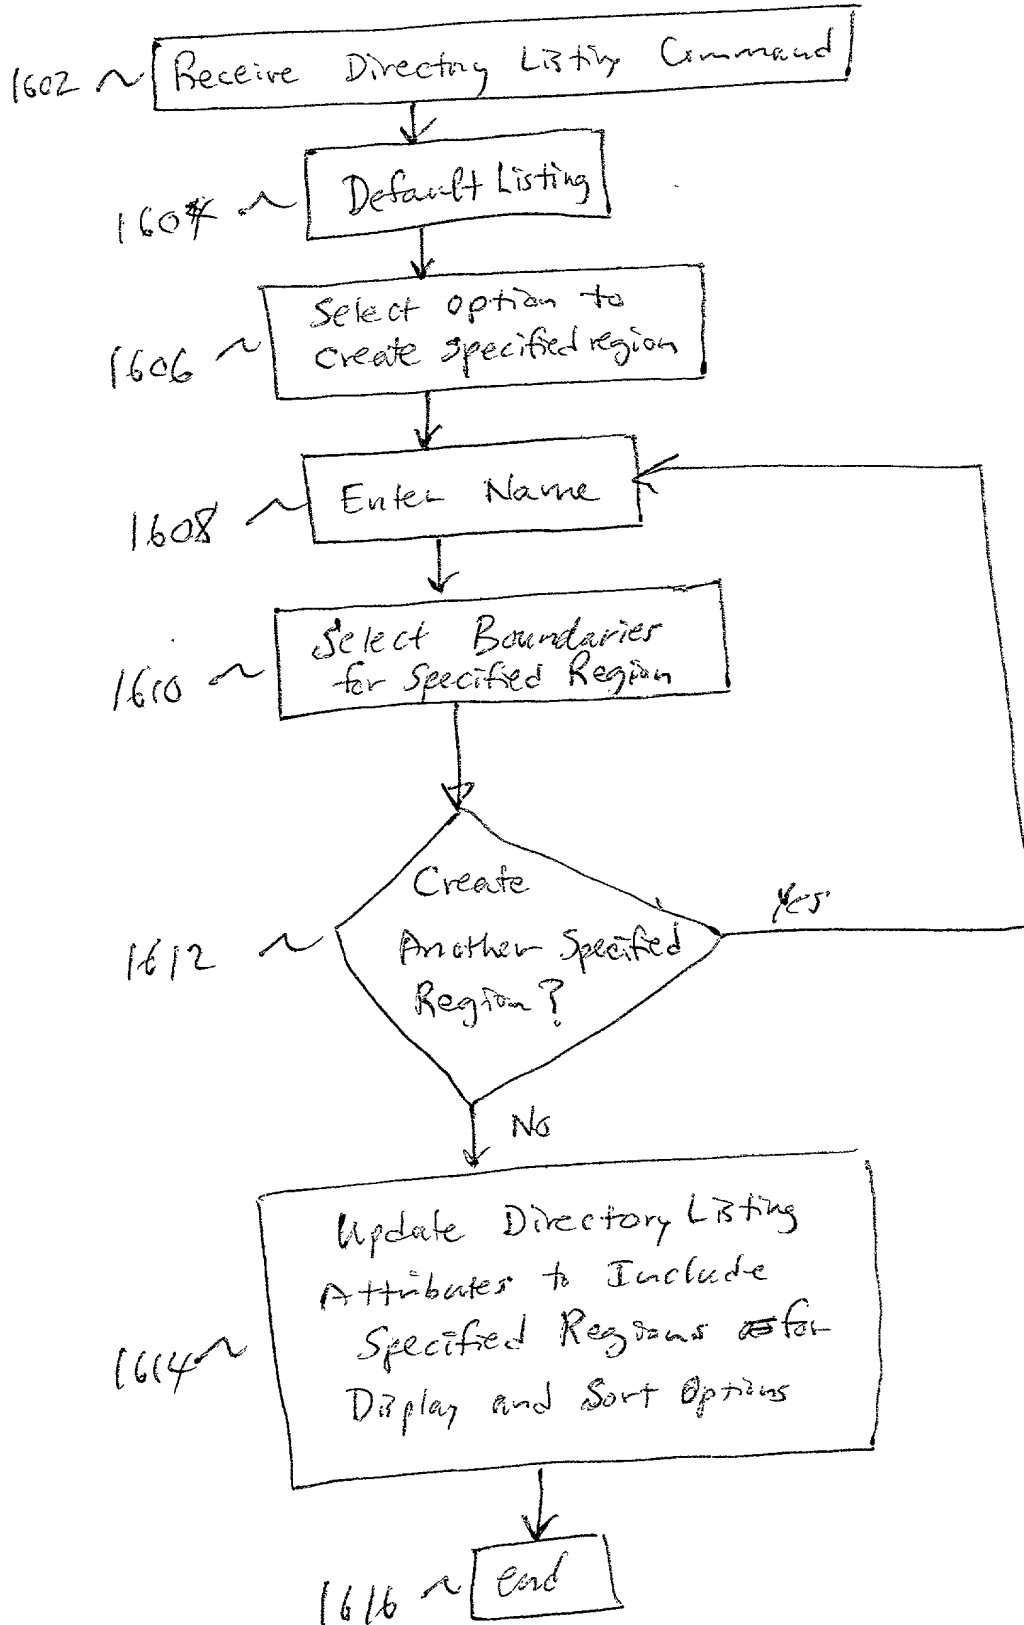

Line	name	size	date	time	time zone	Lat	Long.
1	A file	56K	5/16/01	3:00	PM	PDT	
2	B file	79K	2/15/01	8:45	AM	PST	N 45° 59.009' W 122° 25.064'
3	C file	35K	8/1/01	10:00	AM	EDT	N 45° 46.736' W 84° 43.856'
4	D file	60K	6/28/01	11:00	PM	PDT	N 45° 59.009' W 122° 25.064'
5	E file	40K	6/29/01	12:30	AM	CDT	
6	F file	45K	6/29/01	1:30	AM	CDT	

Fig. 15

Example Directory Listing Sorted Most Recent to least Recent

Line	name	size	date	Time	Time zone	Lat.	Long.
1	C file	35K	8/1/01	10:00	AM	EDT	N 45° 46.736' W 84° 43.856'
2	F file	45K	6/29/01	1:30	AM	CDT	
3	D file	60K	6/28/01	11:00	PM	PDT	N 45° 59.009' W 122° 25.064'
4	E file	40K	6/29/01	12:30	AM	CDT	
5	A file	56K	5/16/01	3:00	PM	PDT	
6	B file	79K	2/15/01	8:45	AM	PST	N 45° 59.009' W 122° 25.064'

FOOTNOTES 2976660

Fig. 16

FOR 280" 29166660

~1702

Example Default Directory Listing with Specified Regions:

Line	name	size	date	time	Time Zone	Lat	Long	Specified Regions
1	A file	56K	5/16/01	3:00	PDT	N 45° 59.009'	W 122° 25.064'	Salco Area 2 ~1706
2	B file	79K	2/15/01	8:45	AM	N 45° 46.736'	W 84° 43.856'	Salco Area 1 ~1704
3	C file	35K	8/11/01	10:00	AM	N 45° 59.009'	W 122° 25.064'	Salco Area 2
4	D file	60K	6/28/01	11:00	PM	N 45° 59.009'	W 122° 25.064'	Salco Area 1
5	E file	40K	6/29/01	12:30	AM			Salco Area 2
6	F file	45K	6/29/01	1:30	AM			Salco Area 1

Fig. 18

Example Directory Listing Sorted by Specified Regions:

Line	name	size	date	time	Time Zone	Lat	Long	Specified Regions
1	B file	79K	2/15/01	8:45	AM	N 45° 59.009'	W 122° 25.064'	Salco Area 1 ~1802
2	D file	60K	6/28/01	11:00	PM	N 45° 59.009'	W 122° 25.064'	Salco Area 1
3	F file	45K	6/29/01	1:30	AM	N 45° 59.009'	W 122° 25.064'	Salco Area 1
4	A file	56K	5/16/01	3:00	PM			Salco Area 2 ~1804
5	C file	35K	8/11/01	10:00	AM	N 45° 46.736'	W 84° 43.856'	Salco Area 2
6	E file	40K	6/29/01	12:30	AM			Salco Area 2